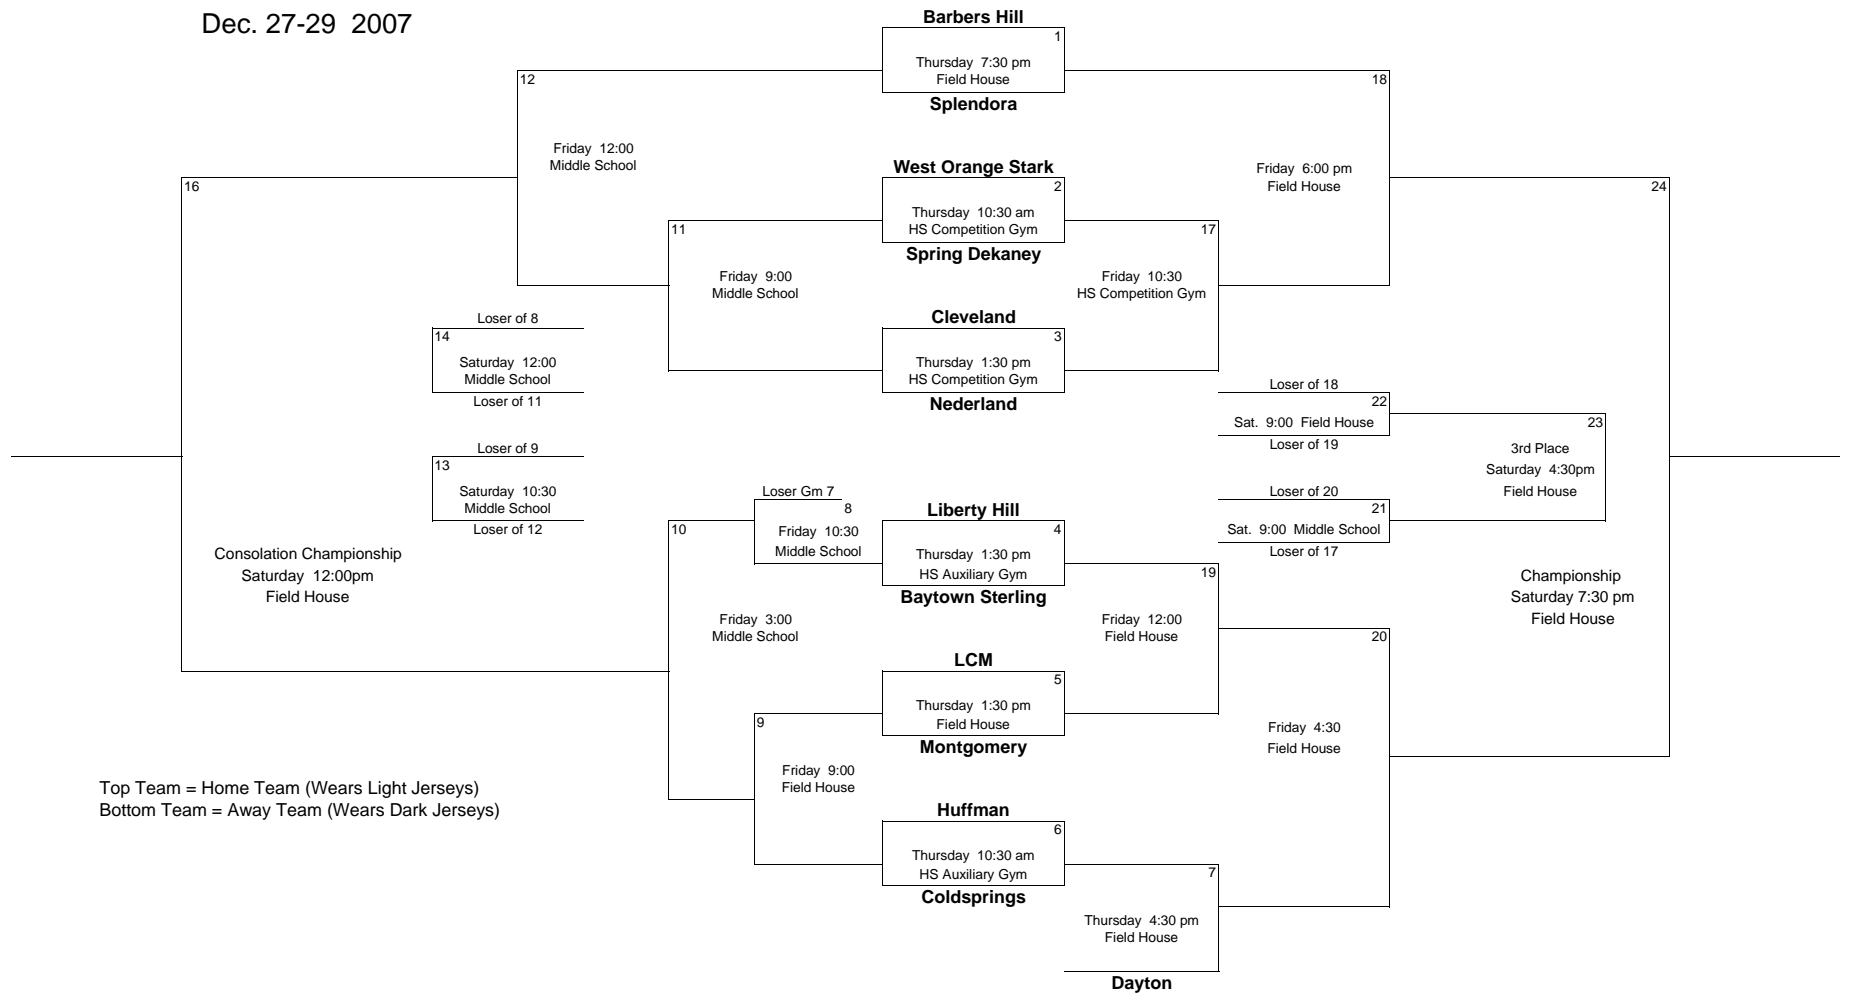

Boys Brackets
 Gulf Coast Classic
 Dec. 27-29 2007

Top Team = Home Team (Wears Light Jerseys)
 Bottom Team = Away Team (Wears Dark Jerseys)